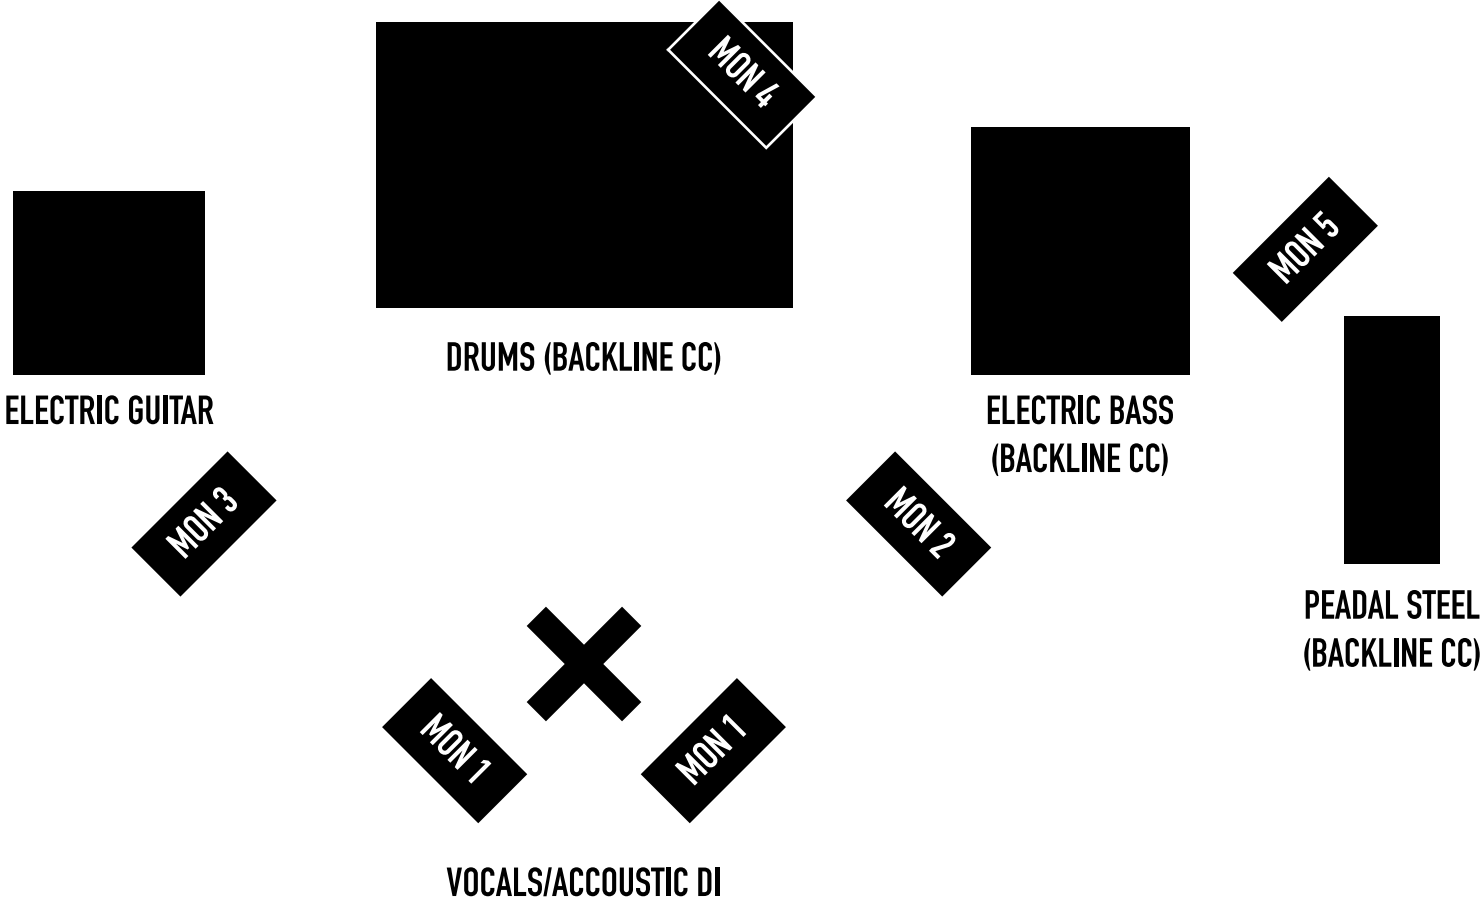

LUCAS HUDGINS

INPUTS							
1-?	DRUMS/BACKLINE CHARLEY	5	BASS/ BACKLINE CHARLEY				
2	LEAD VOX	6	ELECTRIC GUITAR				
3	ACOUSTIC GUITAR DI	7					
4	PEDAL STEEL/BACKLINE CHARLEY	8					