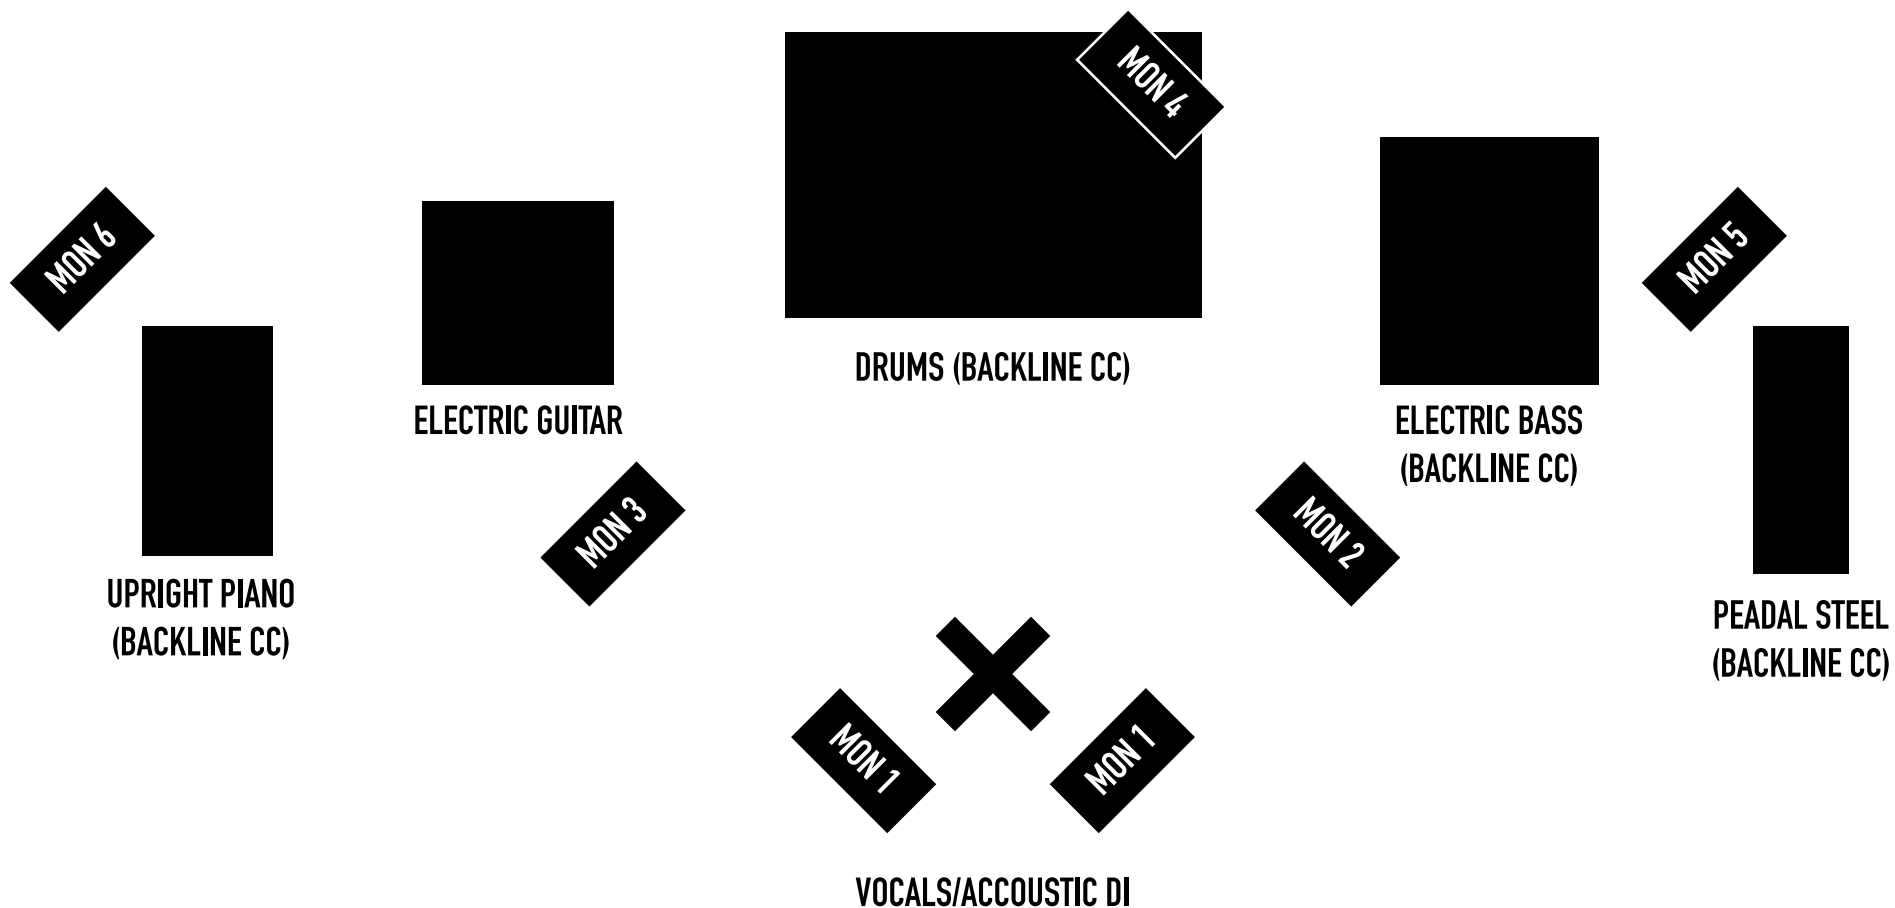

LUCAS HUDGINS

INPUTS							
1-?	DRUMS/BACKLINE CHARLEY	5	BASS/ BACKLINE CHARLEY				
2	LEAD VOX	6	ELECTRIC GUITAR				
3	ACOUSTIC GUITAR DI	7	PIANO/ BACKLINE CHARLEY				
4	PEDAL STEEL/BACKLINE CHARLEY	8					