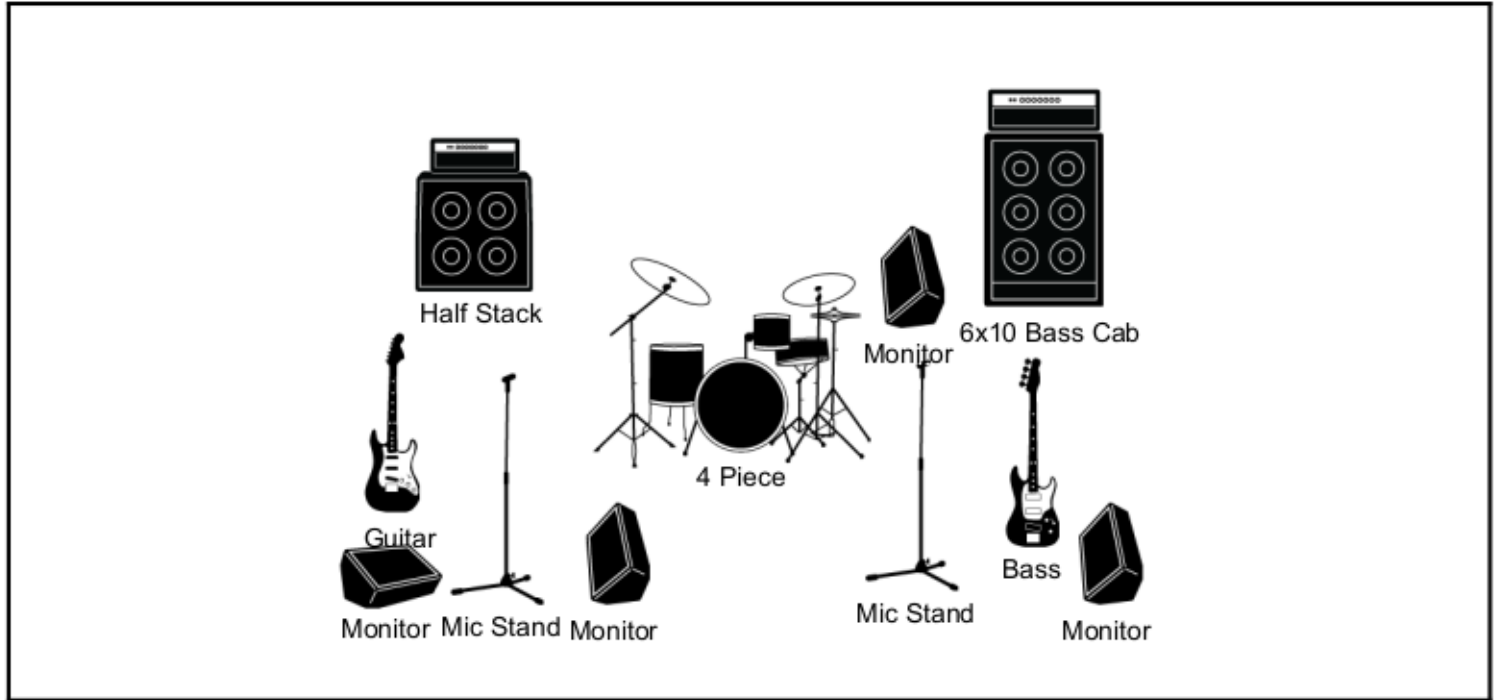

Dirty Streets Stage Plot

BAND NAME

SHOW DATE / TIME

Dirty Streets

2019

STAGE

INPUT LIST

1	Kick	9	Elec GTR	17	
2	Snare	10	Voc Main (GTR)	18	
3	Rack Tom	11	Voc 2 (BASS)	19	
4	Floor Tom	12		20	
5	OH L	13		21	
6	OH R	14		22	
7	Hi-Hat	15		23	
8	Bass DI	16		24	